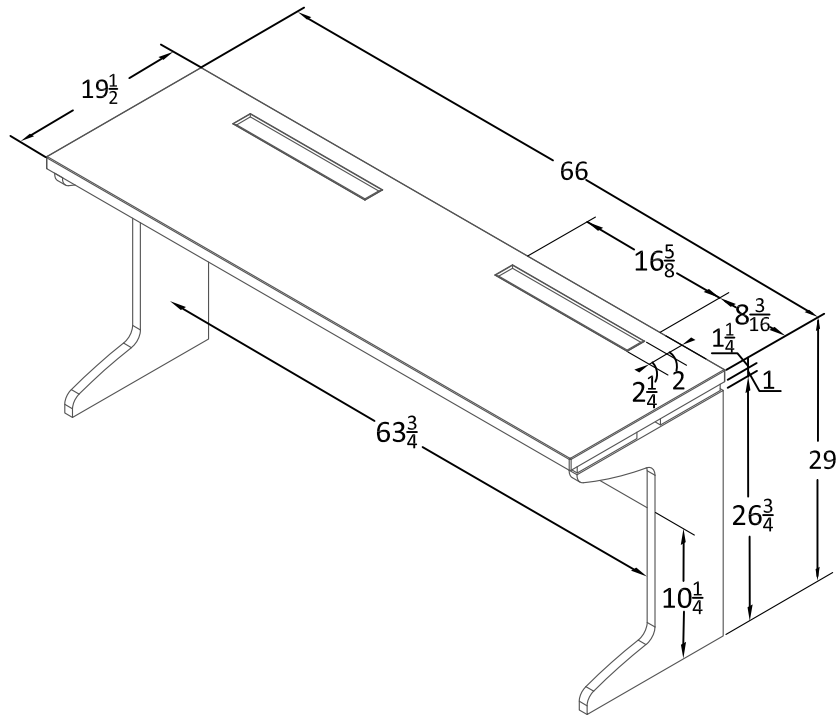

Credenza

Model Number: 9800196

9800196, 9800296

OVERALL PRODUCT SIZE (in inches)

66" (W) * $19\frac{1}{2}$ " (D) * 29" (H)

Unit Net Weight: 55.9 lbs (25.4 kg)

MAXIMUM WEIGHT CAPACITIES